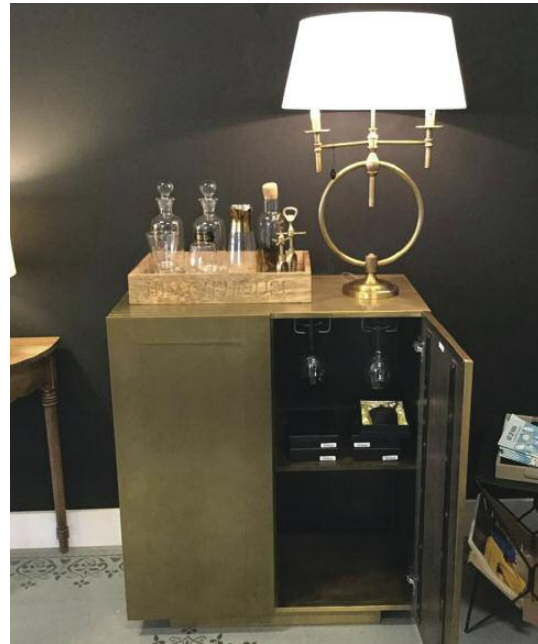

Brass cocktail bar with oversized brass lamp along with bar accessories. Available at La Vie En Blanc