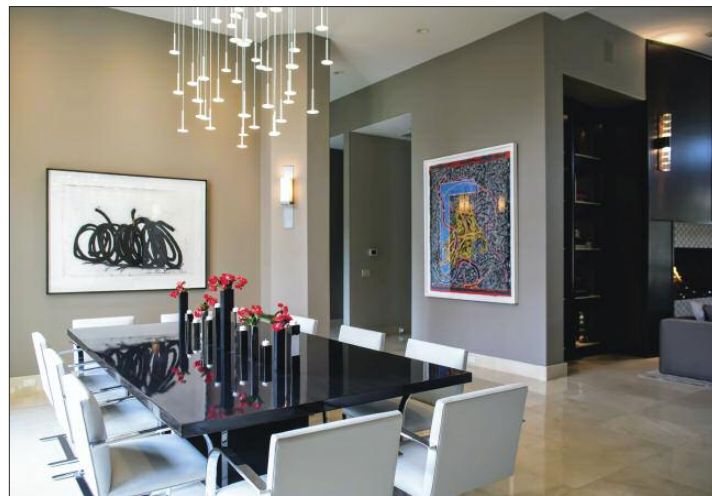

This dining area has a sophisticated look and is highlighted by a dramatic oversized sphere lighting fixture by Schonbek. A unique feature of this light is that it is LED and can change colors to fit different moods and themes. The table boasts a granite top that extends to seat more when needed, and was finished with a satin finished metal base. The chairs, covered in a green woven fabric, are cantilevered, giving the illusion that the seats are floating above the floor. The satin metal at the base of the chair legs mimic that of the table base. The artwork is striking and graphic and offsets the more vibrant colors of the chairs and chandelier. The finishing touch is the soft lines of the window treatments that move the eye up, focusing on the amazing height of the space.

This stunning dining room features sleek, white leather Bruno Chairs, which surround a custom-made large Macassar ebony high gloss dining table. A French original custom designed chandelier from Blackbody casts a glow over the minimal yet elegant grouping, were a Venet original undetermined lines 1985 art piece frames the wall. This dining room is truly a work of art created by well known interior designer, Toby Zack.